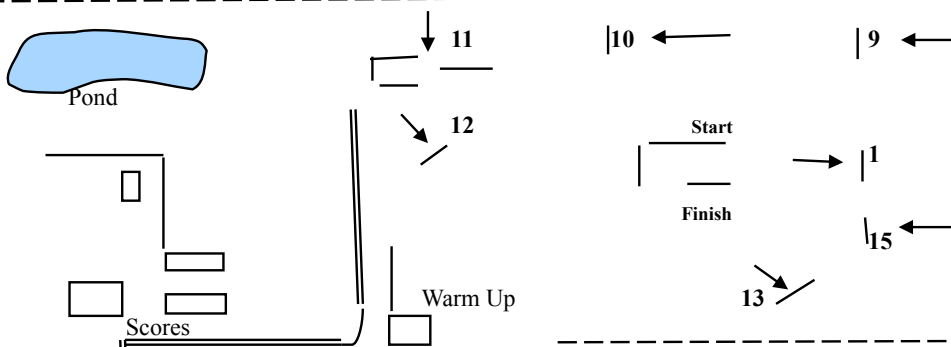

Beginner Novice:

Black numbers on a **Yellow** background

Distance: 1880 m

Speed: 325 mpm

Optimum Time: 5 min 47 sec

Speed Limit Speed: 470 mpm Speed Limit: 4 min 00 sec

Time Limit: 11 min 24 sec

- | | |
|-------------------|----------------------|
| 1 The Garden | 9 Giant Log & Stumps |
| 2 Ascending Rails | 10 Roll Top |
| 3 Flower Stand | 11 Water Option |
| 4 Stone Wall | 12 Hay Racks |
| 5 Roller | 13 Up Bank |
| 6 Coaster | 14 Bench |
| 7 Brush | 15 Whiskey Barrels |
| 8 Flower Box | |

Announcer

Changes after Novice:

12 The Hay Racks will be lower

#13 The Up Bank will have the top rail removed