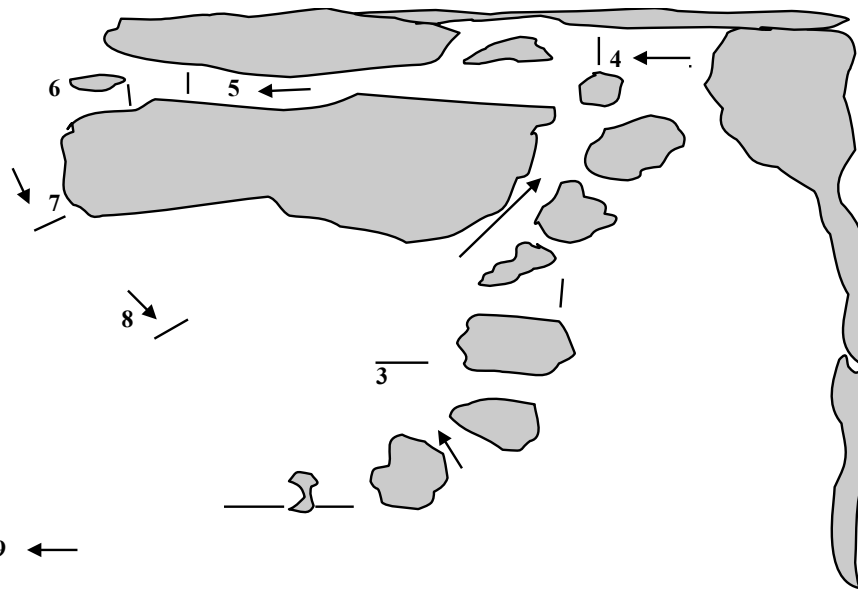

Beginner Novice:

Black numbers on a **Yellow** background

Distance: 1880 m

Speed: 325 mpm

Optimum Time: 5 min 47 sec

Speed Limit Speed: 470 mpm Speed Limit: 4 min 00 sec

Time Limit: 11 min 24 sec

- | | |
|-------------------|----------------------|
| 1 The Garden | 9 Giant Log & Stumps |
| 2 Ascending Rails | 10 Roll Top |
| 3 Flower Stand | 11 Water Option |
| 4 Stone Wall | 12 Hay Racks |
| 5 Roller | 13 Up Bank |
| 6 Coaster | 14 Bench |
| 7 Brush | 15 Whiskey Barrels |
| 8 Flower Box | |

Announcer

Changes after Novice:

12 The Hay Racks will be lower

#13 The Up Bank will have the top rail removed