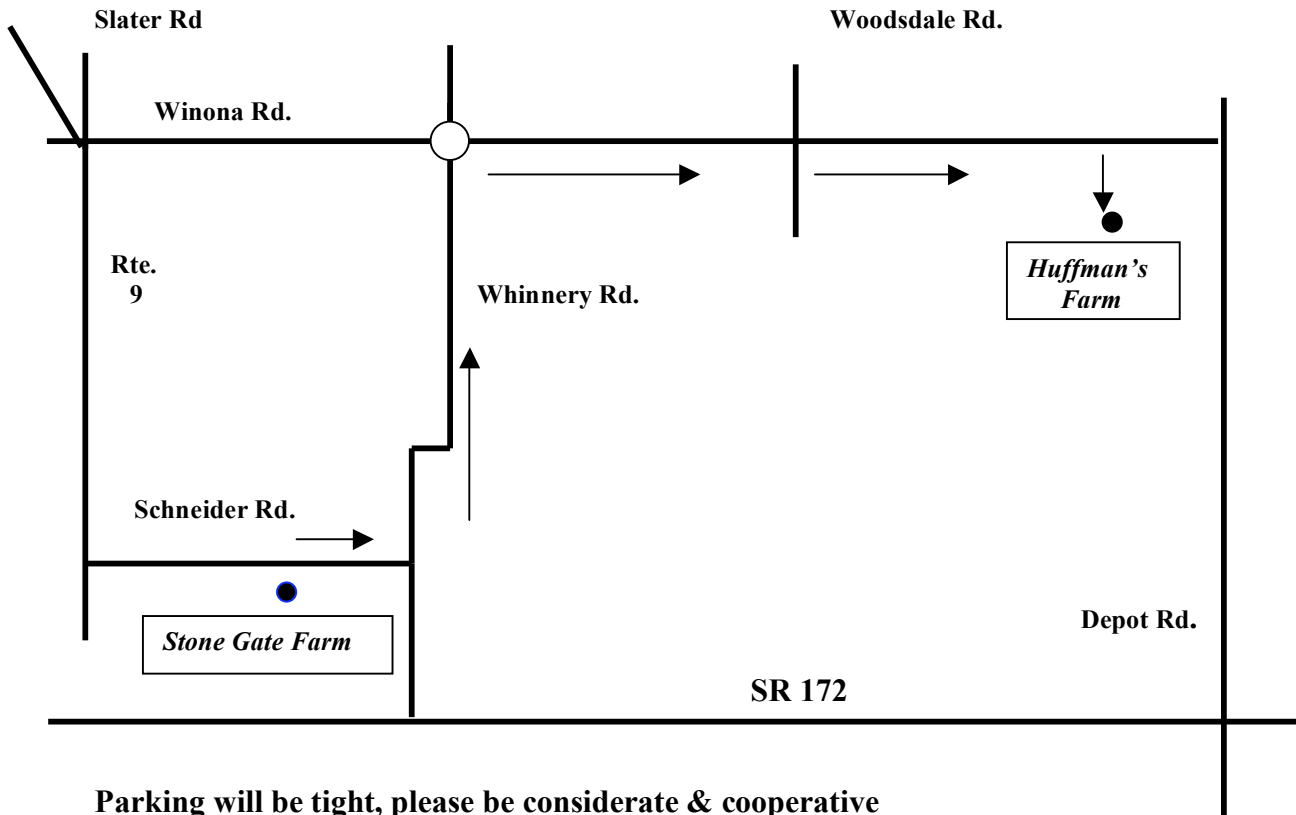

To Cross Country from Stone Gate Farm

Turn right out of the drive and go to the end of the road. Turn left on Whinnery Rd., continue on Whinnery Rd. for 1.6 miles. At the stop sign turn right onto Winona Rd., continue for 1.4 miles. There will be a little beige house just before the drive on the right. Parking will be tight, please be patient and cooperative. Thank you.

Parking will be tight, please be considerate & cooperative