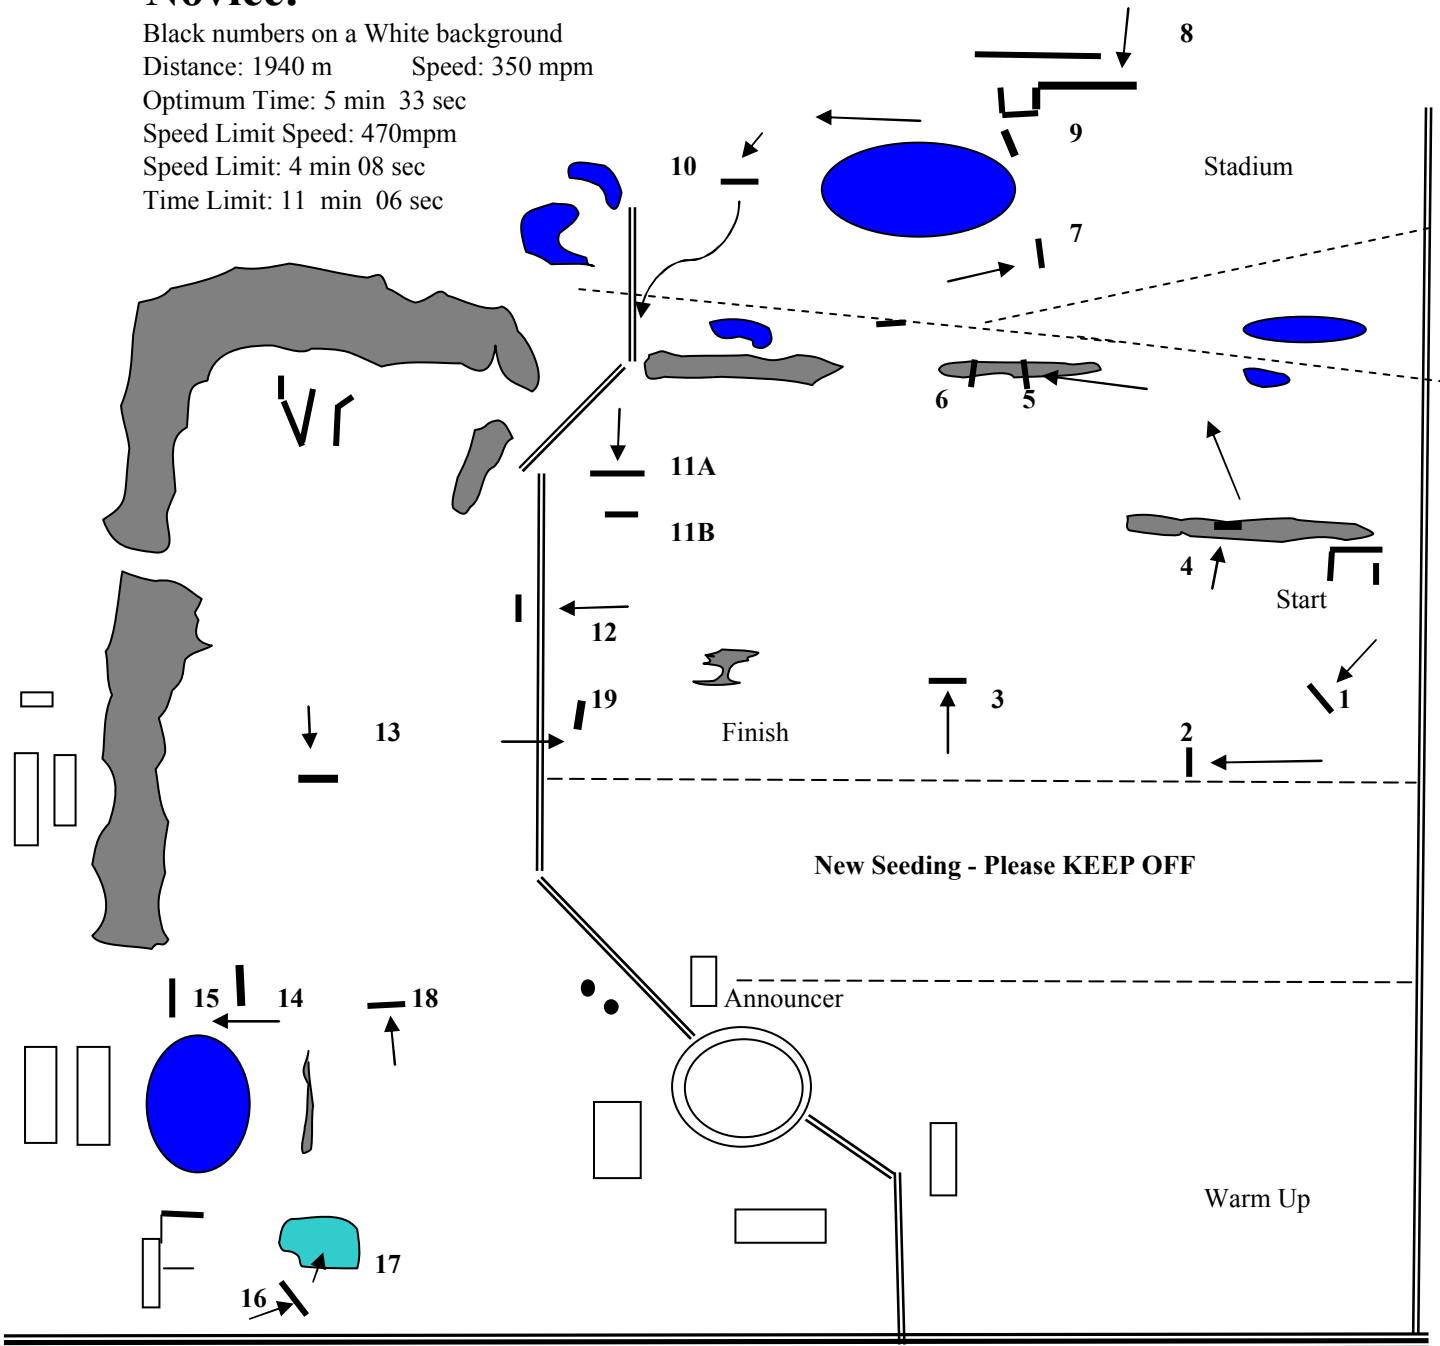

# Novice:

Black numbers on a White background  
 Distance: 1940 m      Speed: 350 mpm  
 Optimum Time: 5 min 33 sec  
 Speed Limit Speed: 470mpm  
 Speed Limit: 4 min 08 sec  
 Time Limit: 11 min 06 sec

- |                   |                         |                |
|-------------------|-------------------------|----------------|
| 1 Log             | 7 Rock Garden           | 13 Hay Rack    |
| 2 Harvest Stand   | 8 Drop                  | 14 Ditch       |
| 3 Whiskey Barrels | 9 Log Pile              | 15 Canoe       |
| 4 Stone Wall      | 10 Pavilion             | * 16 Round Top |
| 5 Bench           | *11AB Up Bank / Rolltop | 17 Water       |
| 6 Log             | 12 Timber Coop          | 18 Flower Box  |
|                   |                         | 19 Table       |

# 2 & 3 will have a rail added after Beg Nov

\* 11 B will be moved to be on a straight line at 32' after Beginner Novice

\*16 will be moved back 12' after Training