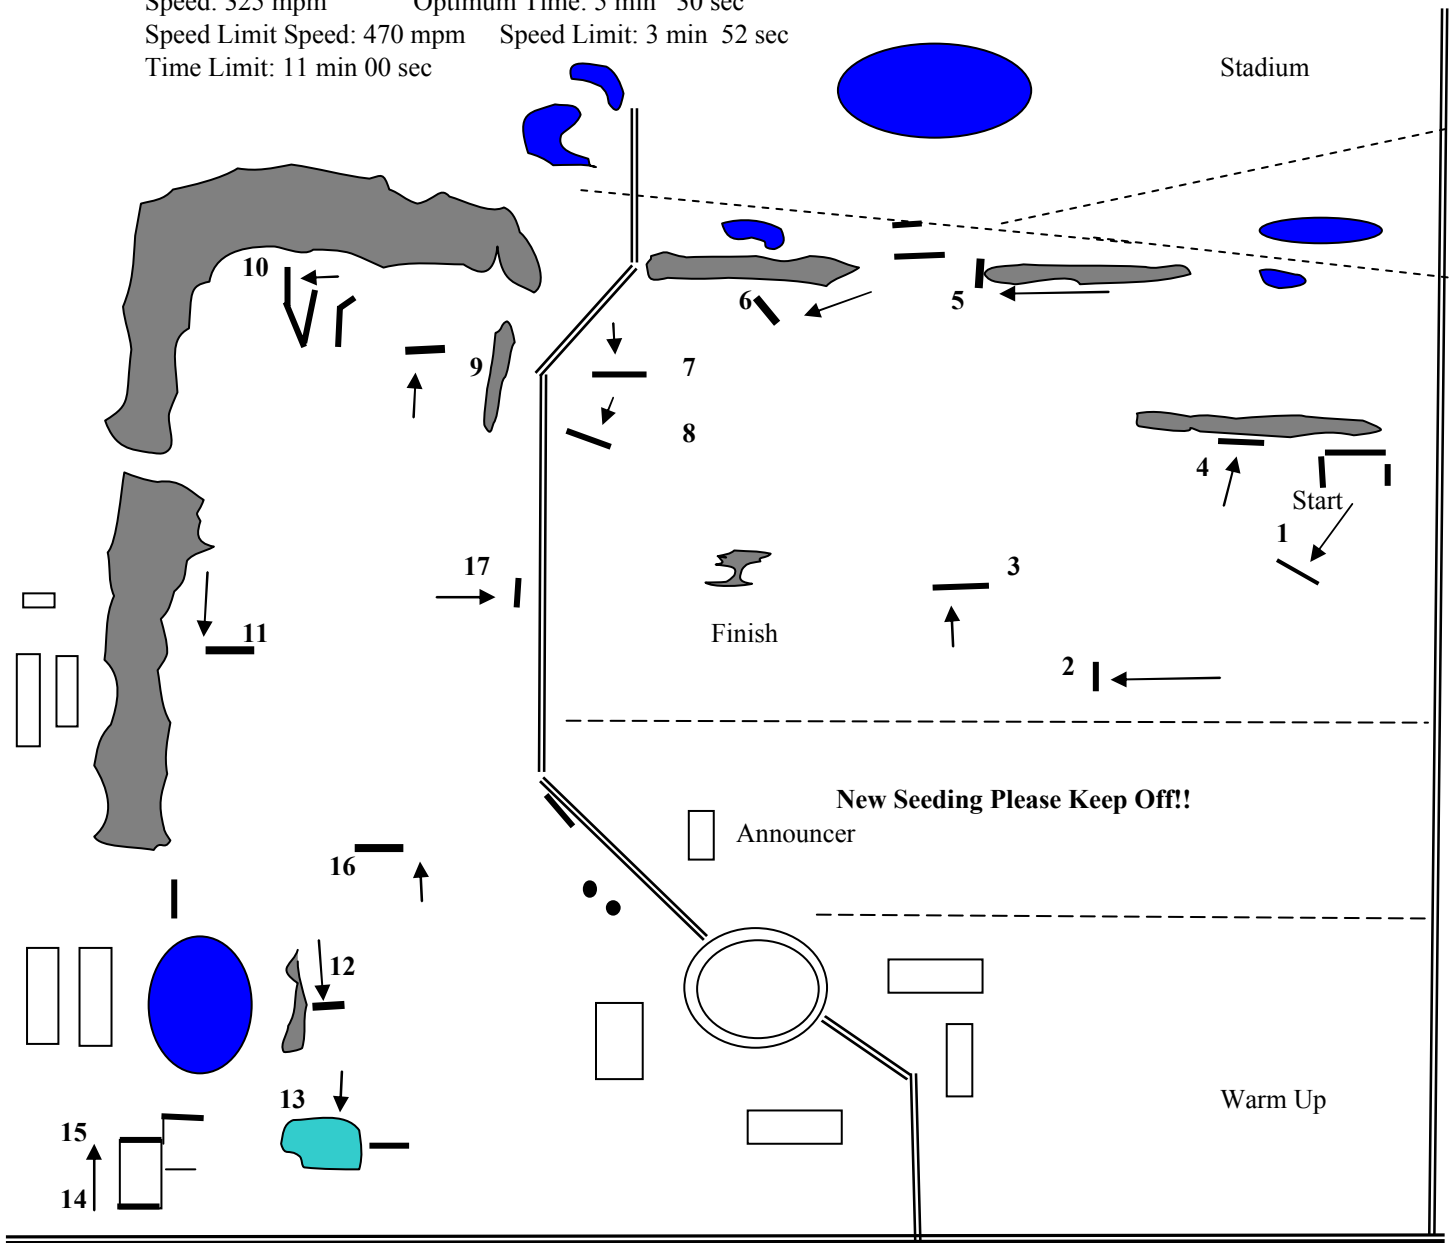

Beginner Novice:

Black numbers on a Yellow background

Distance: 1,820m

Speed: 325 mpm Optimum Time: 5 min 30 sec

Speed Limit Speed: 470 mpm Speed Limit: 3 min 52 sec

Time Limit: 11 min 00 sec

- 1 Log
- 2 Harvest Stand
- 3 Whiskey Barrels
- 4 Stone Wall
- 5 Stumps

- 6 Bench
- 7 Up Bank
- 8 Roll Top
- 9 Gray Panel
- 10 Hillside V
- 11 Log Pile

- 12 Ponside Log
- 13 Water Option
- 14 Up, Up
- 15 And Way
- 16 Flower Box
- 17 Hogs Back