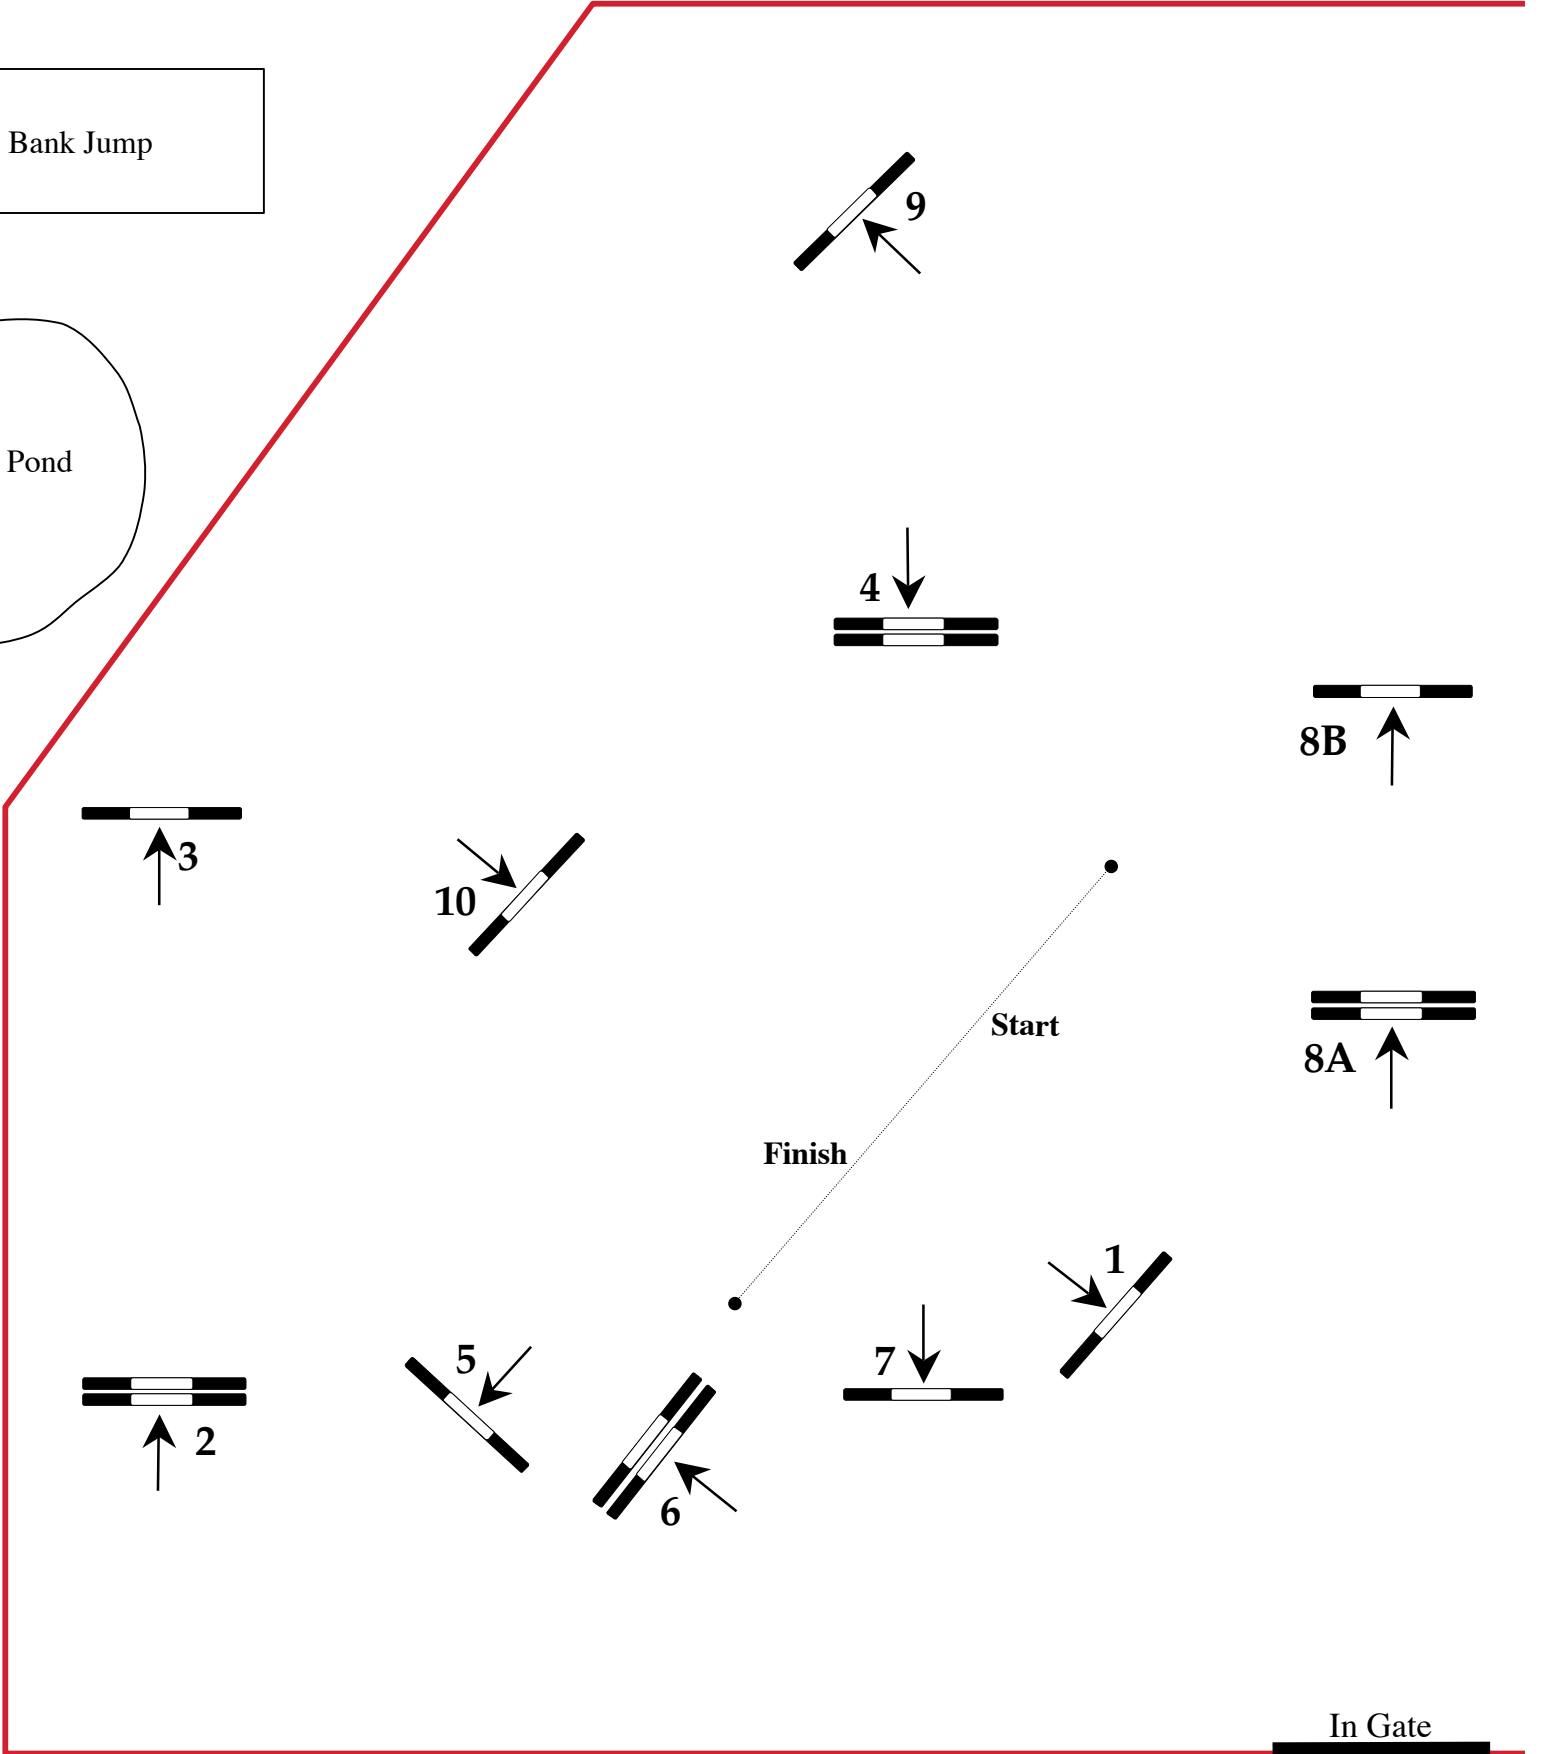

**STONE GATE FARM HORSE TRIALS**

**NOVICE**

<b>Distance</b>	470 Meters	<b>Speed</b>	320 mpm
<b>Optimum Time</b>	1 Minute 28 Seconds	<b>Time Limit</b>	2 Minute 56 Seconds

Bank Jump

Pond

**In Gate**