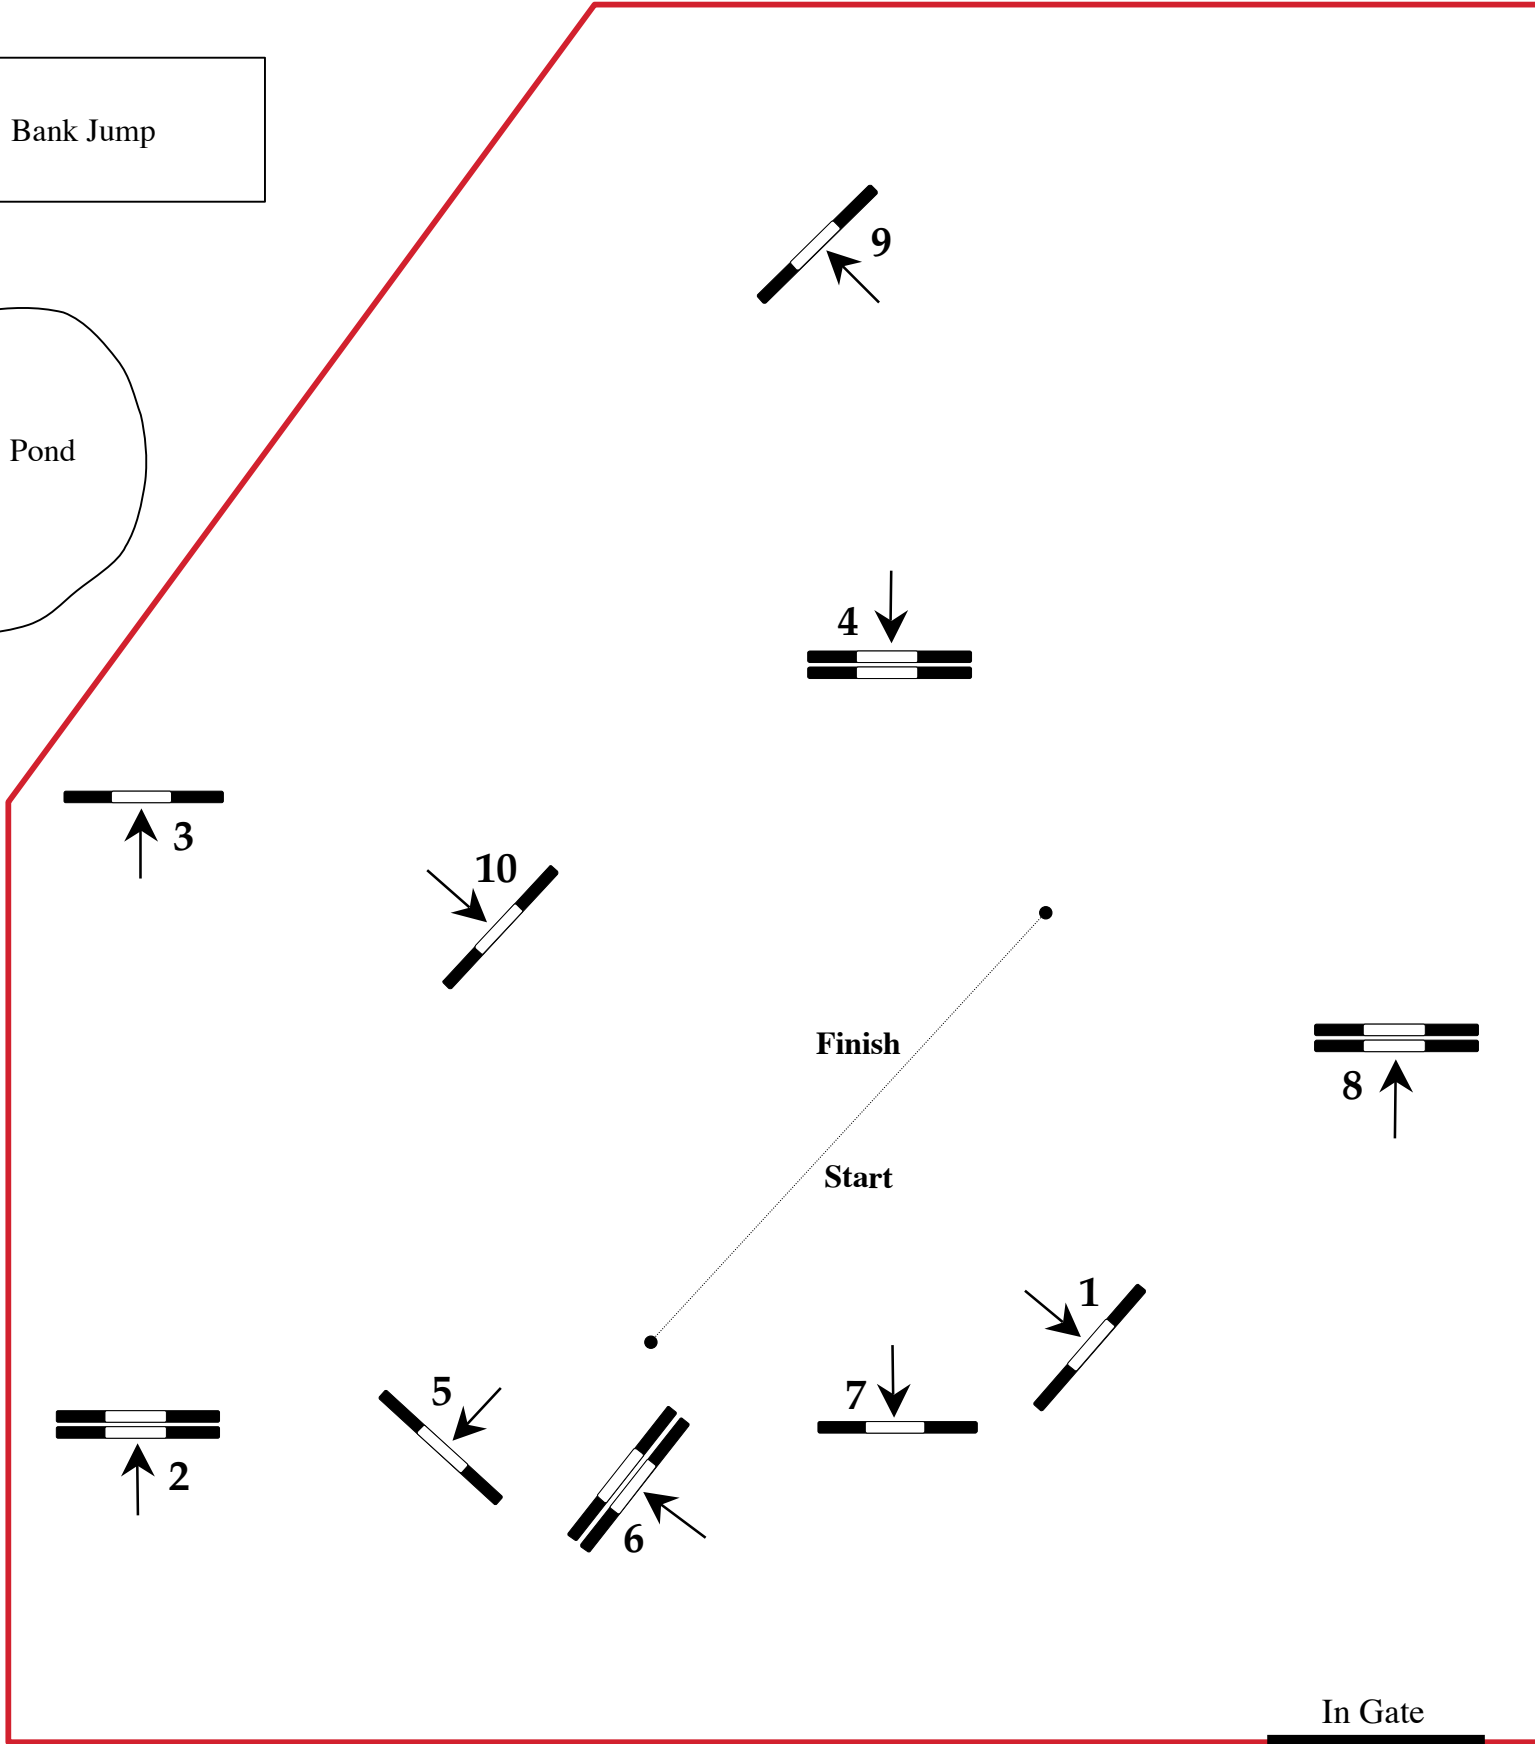

STONE GATE FARM HORSE TRIALS
BEGINNER/NOVICE

Distance	470 Meters	Speed	300 mpm
Optimum Time	1 Min. 34 Sec.	Time Limit	3 Min. 08 Sec.

Bank Jump

Pond

In Gate