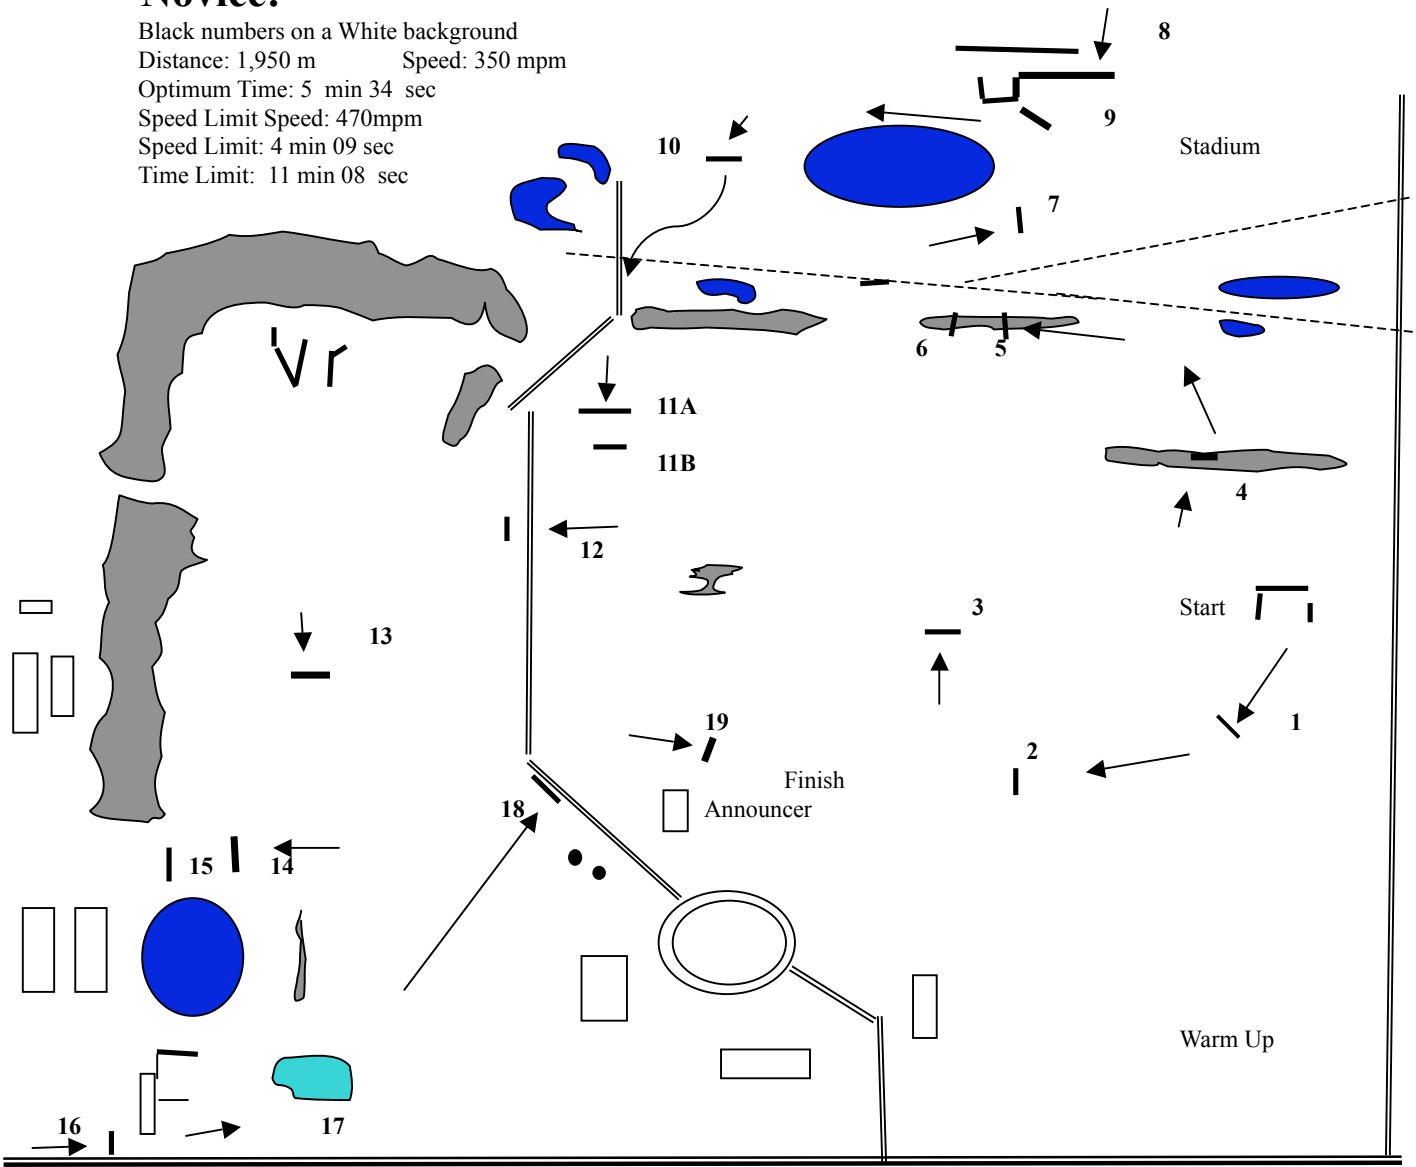

# Novice:

Black numbers on a White background  
 Distance: 1,950 m      Speed: 350 mpm  
 Optimum Time: 5 min 34 sec  
 Speed Limit Speed: 470 mpm  
 Speed Limit: 4 min 09 sec  
 Time Limit: 11 min 08 sec

- |                   |                |               |
|-------------------|----------------|---------------|
| 1 Log             | 8 Drop         | 14 Ditch      |
| 2 Harvest Stand   | 9 Log Pile     | 15 Canoe      |
| 3 Whiskey Barrels | 10 Pavilion    | 16 Table      |
| 4 Stone Wall      | 11A Up Bank    | 17 Water      |
| 5 Log             | 11B Roll Top   | 18 Up Hill    |
| 6 Bench           | 12 Timber Coop | 19 Flower Box |
| 7 Rock Garden     | 13 Hay Rack    |               |