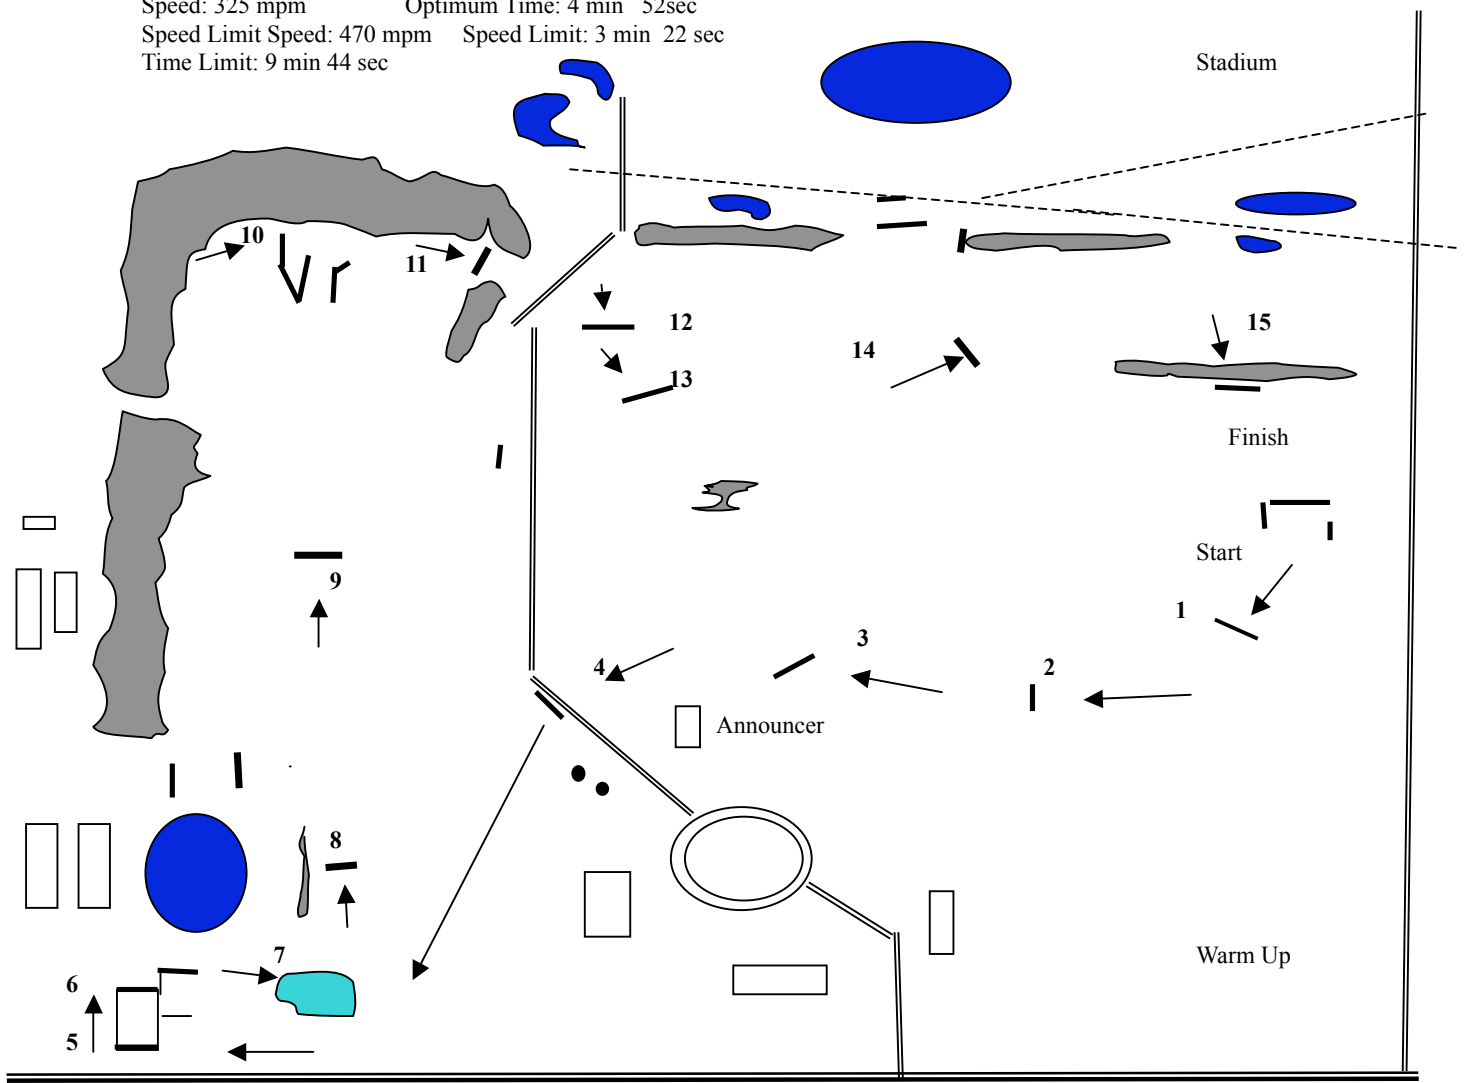

# Beginner Novice:

Black numbers on a Yellow background

Distance: 1,580m

Speed: 325 mpm

Optimum Time: 4 min 52sec

Speed Limit Speed: 470 mpm    Speed Limit: 3 min 22 sec

Time Limit: 9 min 44 sec

- 1 Log
- 2 Harvest Stand
- 3 Flower Box
- 4 Leap of Faith
- 5 Up, Up

- 6 And Away
- 7 Water Option
- 8 Ponside Log
- 9 Hay Rack
- 10 Hillside

- 11 Hunt Panel
- 12 Up Bank
- 13 Roll Top
- 14 Bench
- 15 Stone Wall