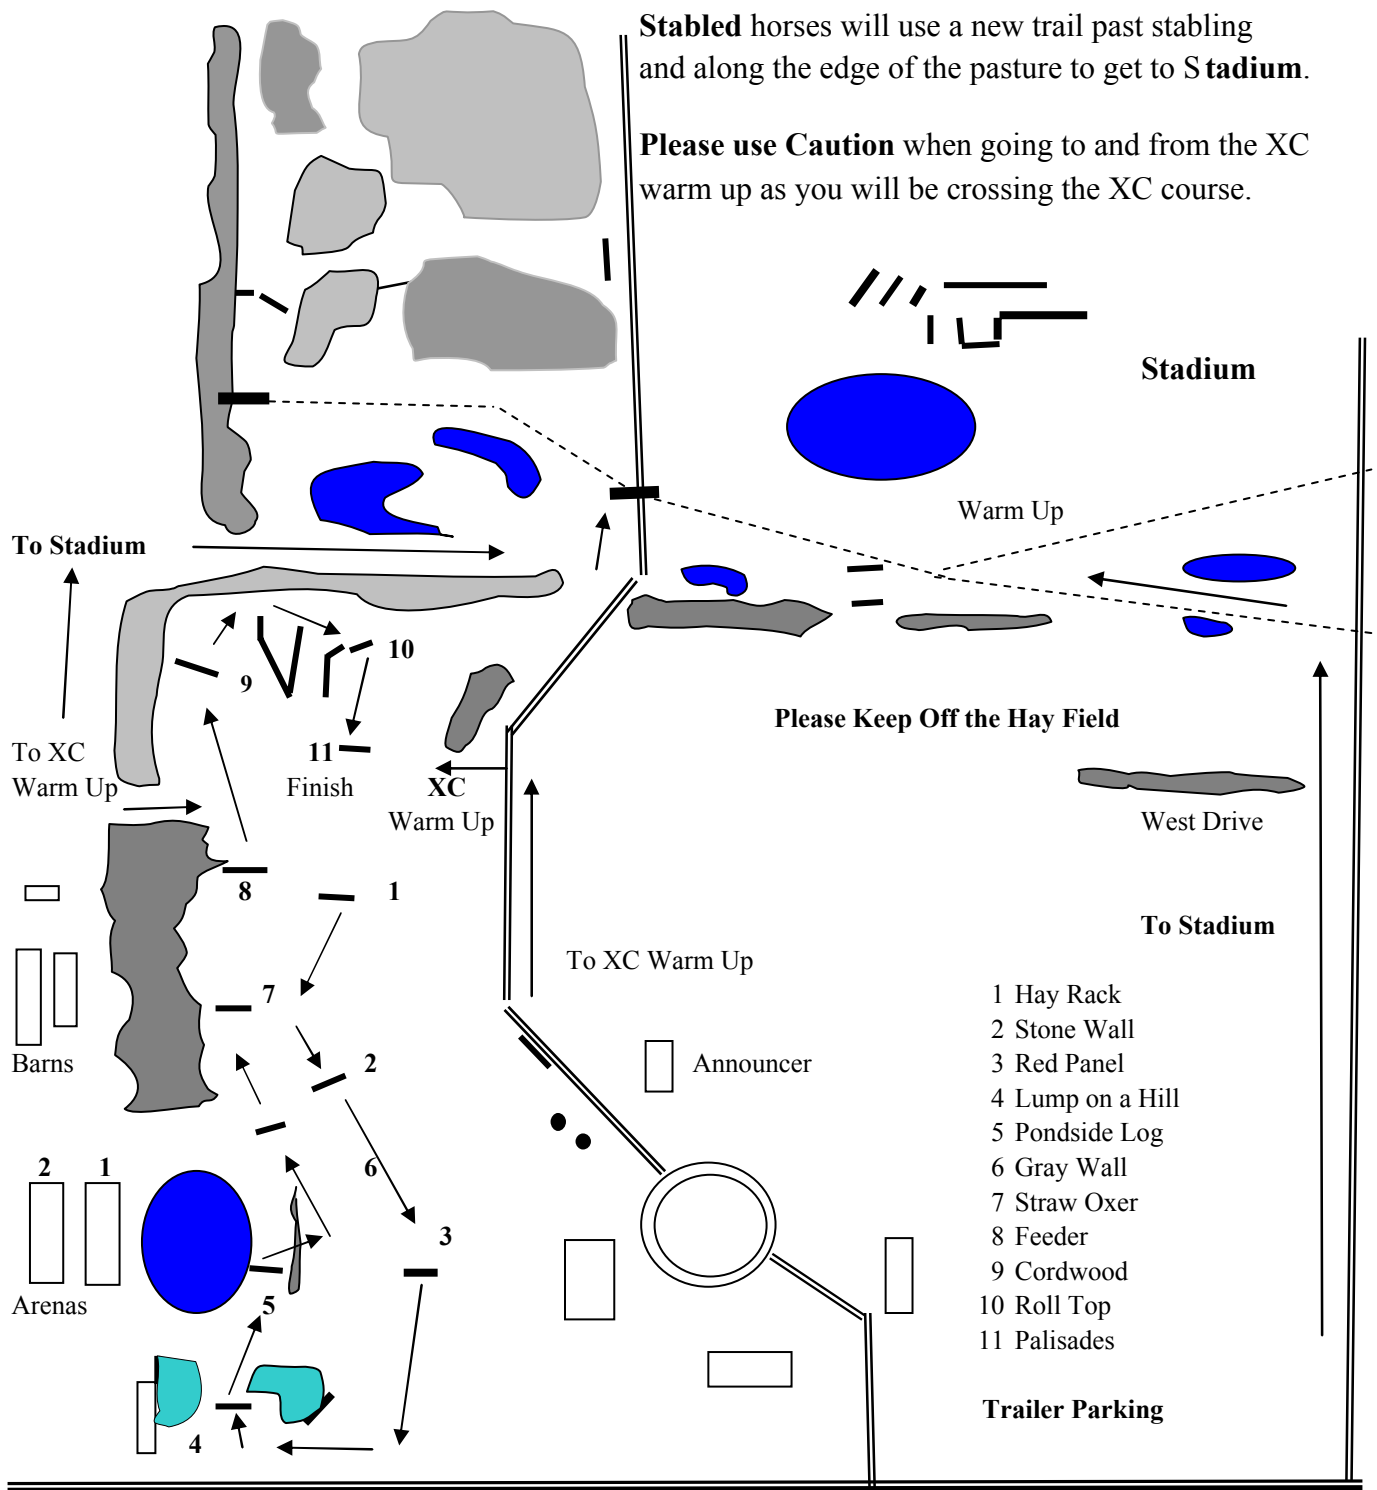

Very Green and Baby Beginner Novice

Distance:	850m	VG	BBN		VG	BBN
Speed:		240mpm	280mpm	Speed limit Speed:	325mpm	350mpm
Optimum Time:		3:33	3:02	Speed Penalty Time:	2:37	2:26

Optimum Time is ONLY for breaking Ties, riders will NOT be assessed penalties for going too slow but WILL be assessed penalties for going too fast