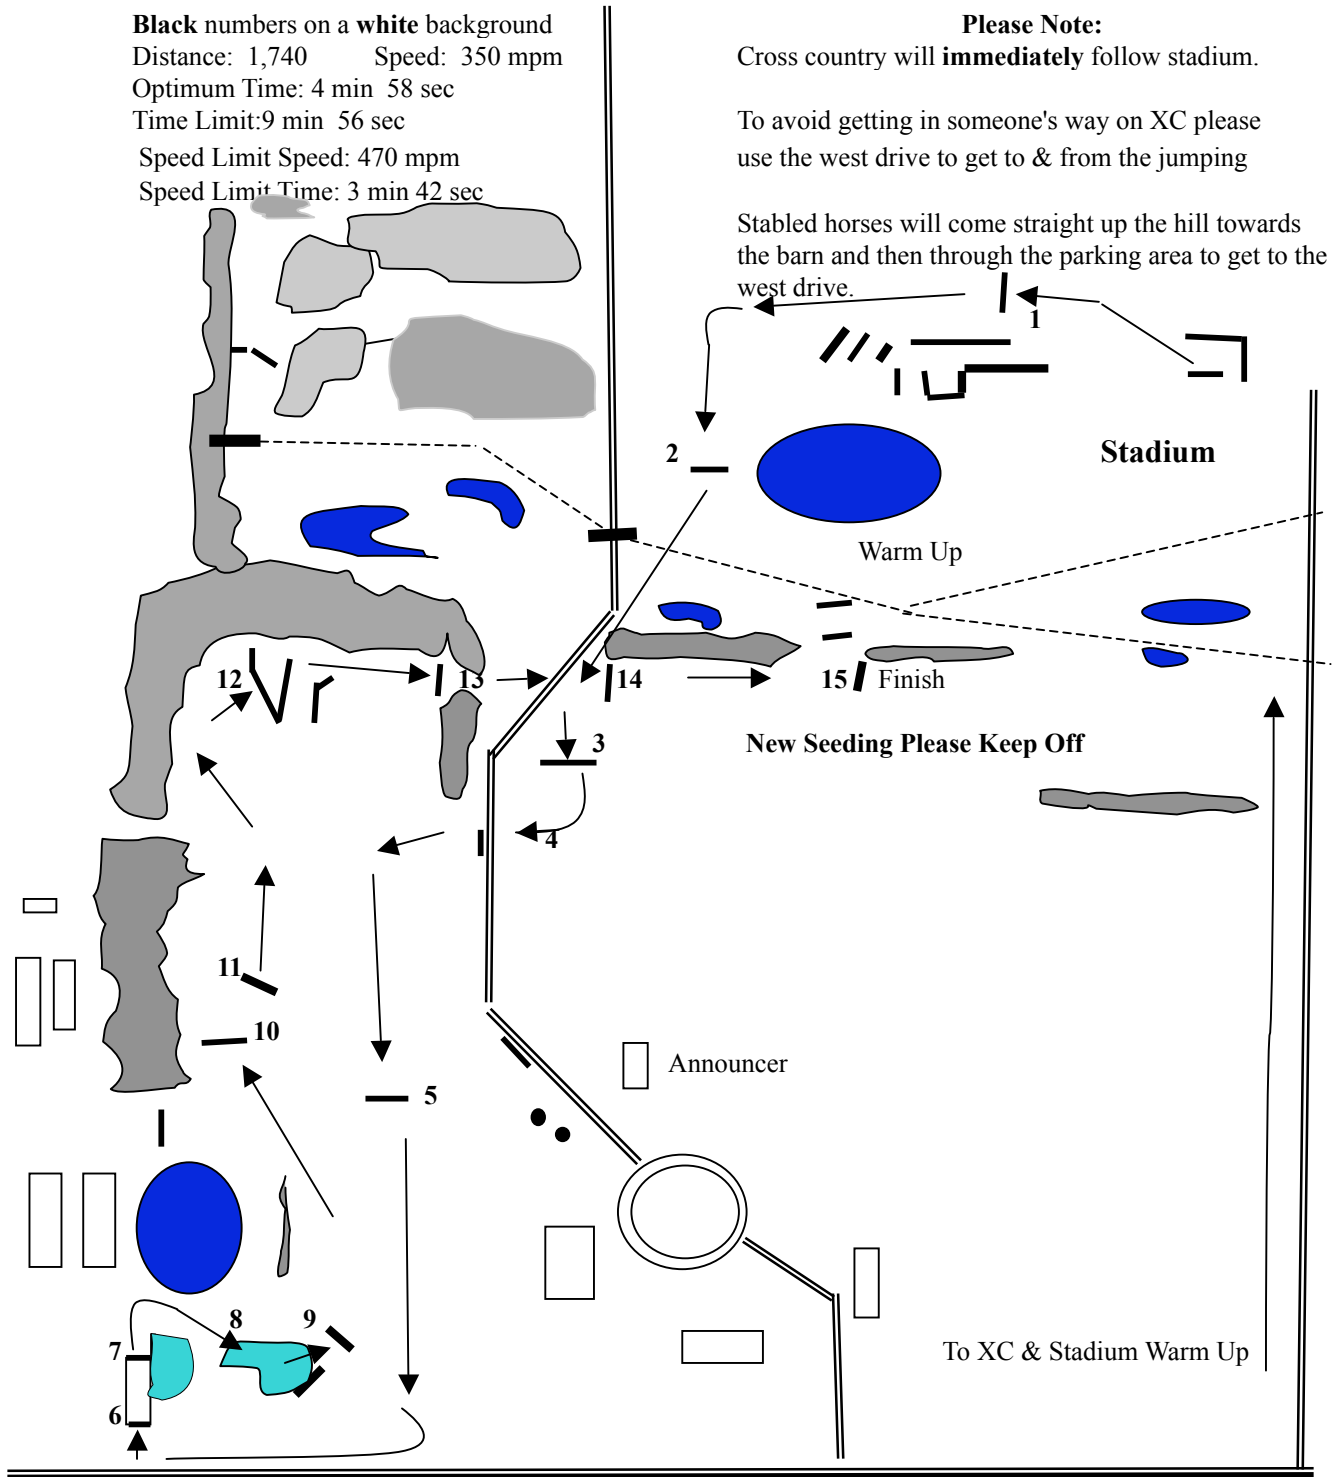

Novice:

Black numbers on a white background
 Distance: 1,740 Speed: 350 mpm
 Optimum Time: 4 min 58 sec
 Time Limit: 9 min 56 sec
 Speed Limit Speed: 470 mpm
 Speed Limit Time: 3 min 42 sec

Please Note:

Cross country will **immediately** follow stadium.

To avoid getting in someone's way on XC please use the west drive to get to & from the jumping

Stabled horses will come straight up the hill towards the barn and then through the parking area to get to the west drive.

- 1 Whiskey Barrels
- 2 Pavilion Gate
- 3 Up Bank
- 4 Timber Coop
- 5 Flower Stand

- 6 Up Up
- 7 And Away
- 8 Water
- 9 Hogs Back Hay Racks
- 10 Feeder

- 11 Feeder
- 12 Hillside V
- 13 Hunt Panel
- 14 Roll Top
- 15 Bench