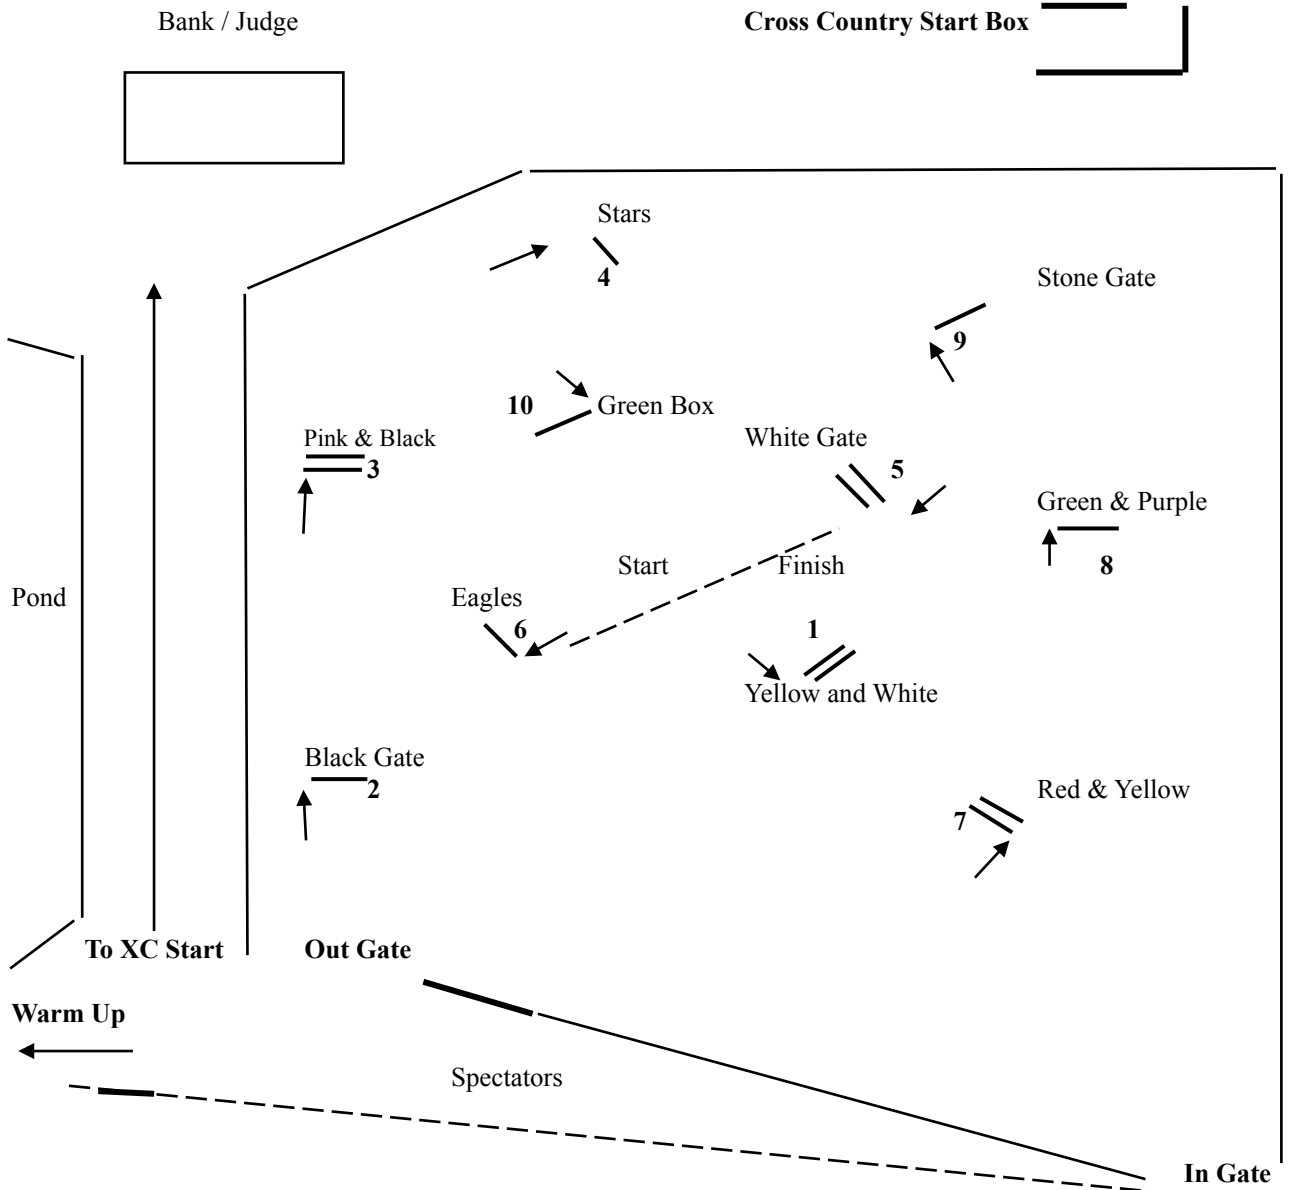

# Beginner Novice

Bank / Judge

Cross Country Start Box

Distance: 300mpm  
Speed  
Optimum Time  
Time Limit

Porta Jon

Drive