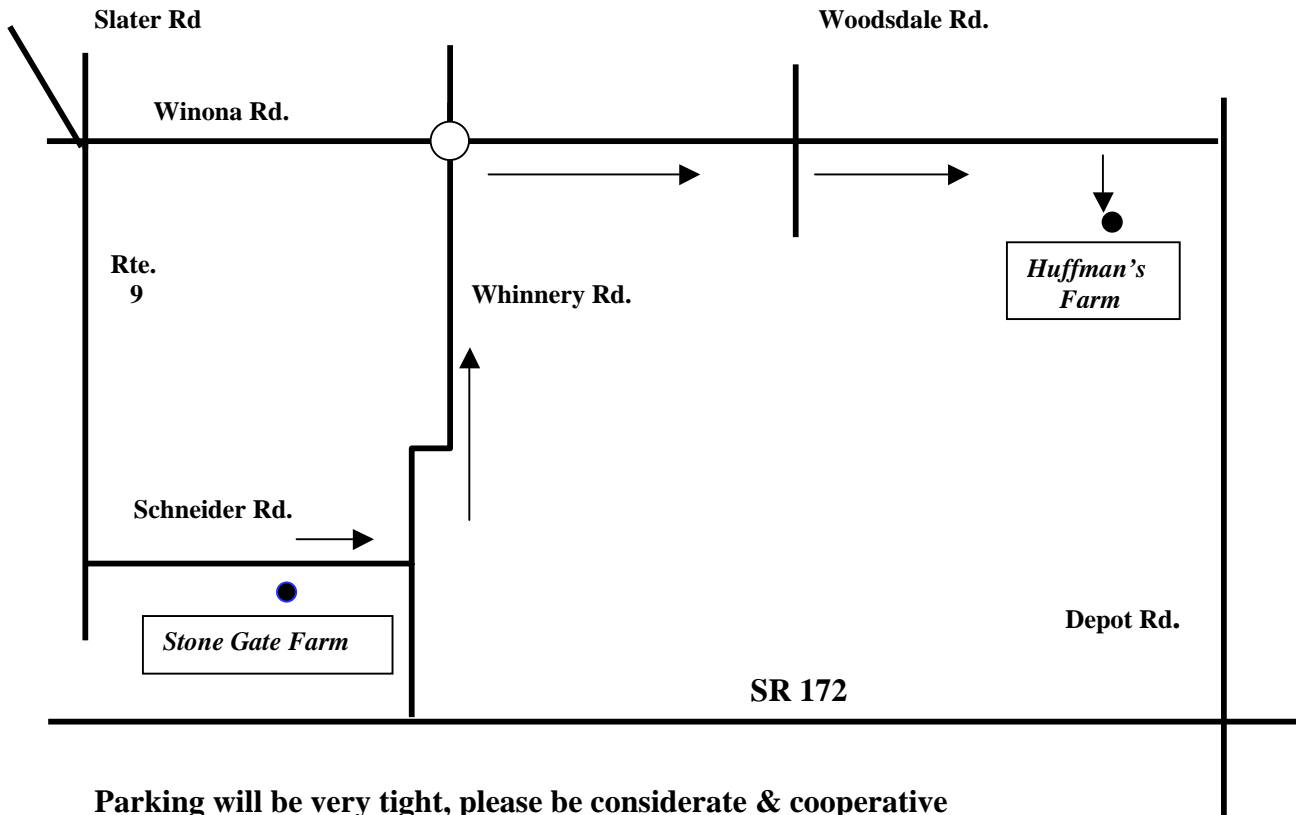

To Cross Country from Stone Gate Farm

Turn right out of the drive and go to the end of the road. Turn left on Whinnery Rd., continue on Whinnery Rd. for 1.6 miles. At the stop sign turn right onto Winona Rd., continue for 1.4 miles. There will be a little beige house just before the drive on the right. Parking will be tight, please be patient and cooperative. Thank you.

Parking will be very tight, please be considerate & cooperative